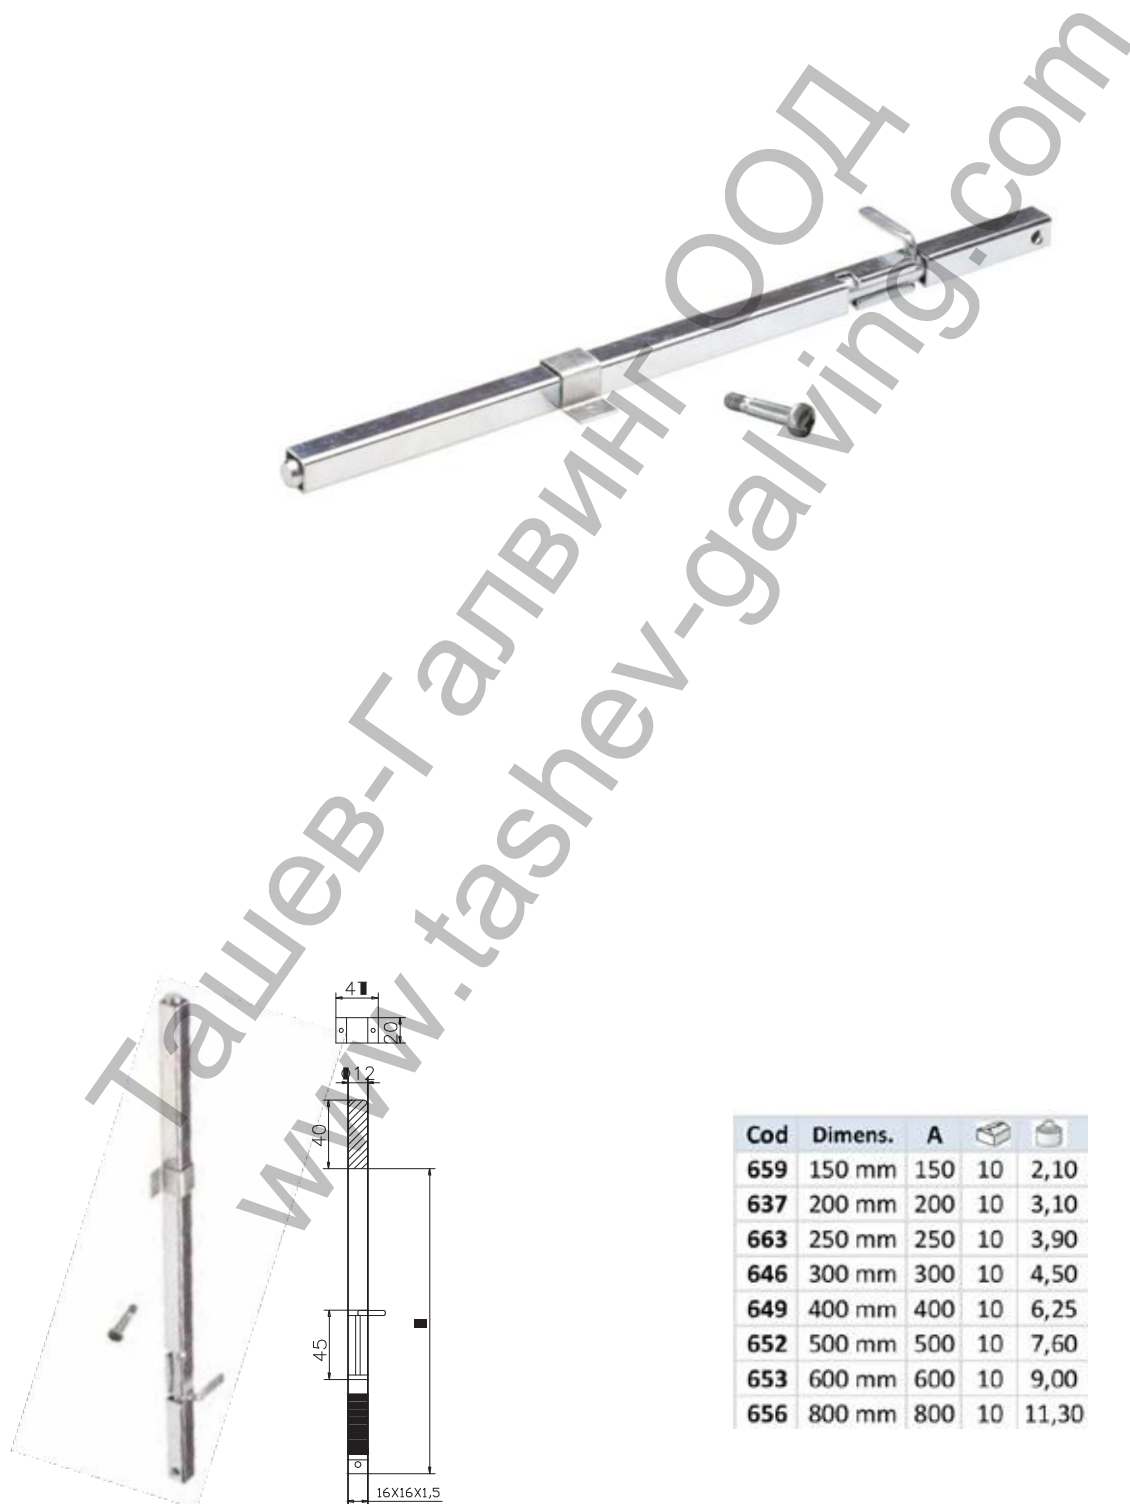

Сюрме Estebro® за входна врата квадратно с пружина 150 мм

Family: Bolts

Material: Bolt of F-211 steel

Finish: Zinc-plated

Description: Component used to prevent the involuntary opening of the door. The bolt, pushed by a spring, is displaced by the activation of the puller which operates as an anchorage. It has a hole for its fixing, or it can also be fixed by welding.

Apart from the folded puller, it is supplied with a M.6 screw that can be exchanged.

Продукт: [Сюрме Estebro® за входна врата квадратно с пружина 150 мм](#)

Категория: [Сюрмета и резета](#)

Бранд: [Estebro®](#)